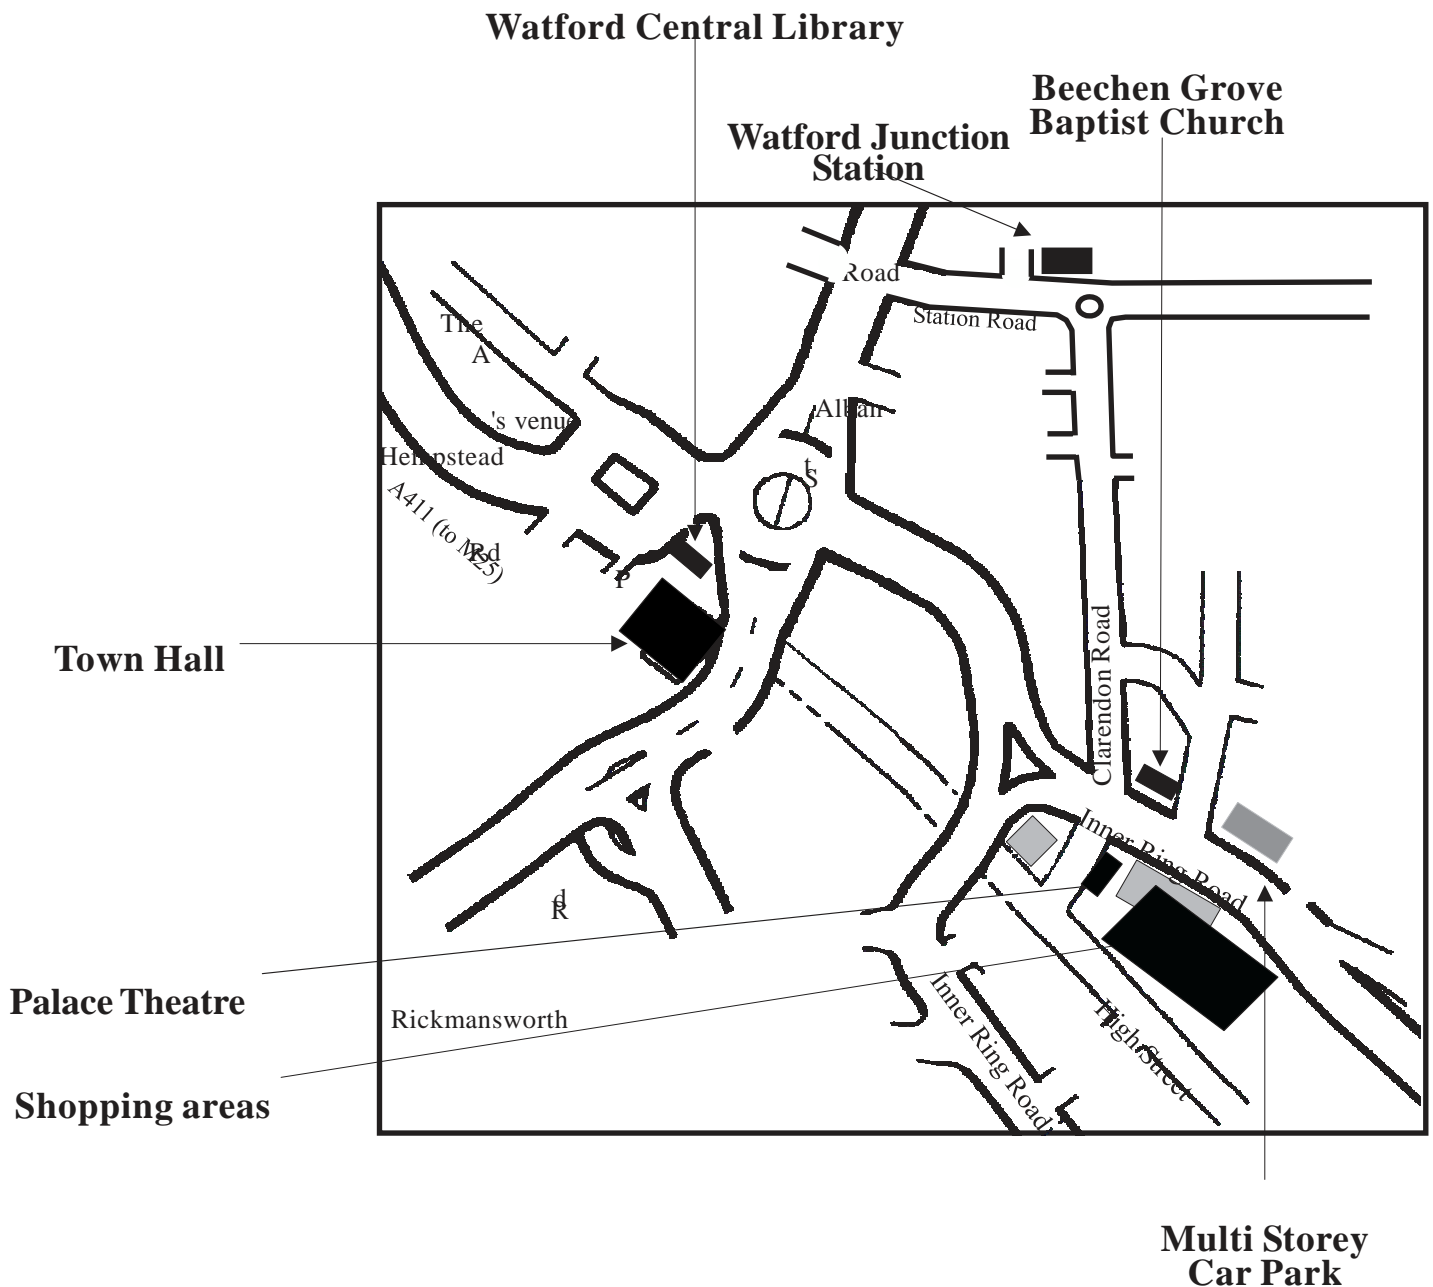

Watford and Bushey Art Society

Watford and Bushey Art Society meet at Beechen Grove Baptist Church, Clarendon Road, Watford

From the town centre/ring road, follow signs to Watford Junction Station

Although Beechen Grove Baptist Church is on Watford inner ring road, the entrance is in Clarendon Road. A space will be reserved in the Church Car Park for the speaker.

Other visitors should park in the 'Palace' or 'Sutton' multi storey car parks. The entrance is right in the corner between the Church and the office building it adjoins. The hall is on the second floor. There is a lift.

N.B. The inner ring road is one way (clockwise).